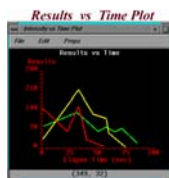

## ...Multi-Colored Transmitted / Fluorescent Image Overlays

Overlay up to 7 fluorescent images and a phase/DIC image.

Component Control for:

- Image Color
- Contrast Enhancement

## ...Multi-Image Comparison

- Interactive Dual Cursors
- Interactive Image Zoom
- Interactive Image Pan
- User Selectable Cursor Color
- User Selectable Cursor Type

## ...Data Plots, Scatter Plots, Histograms, Profiles and Text Data Table with Real Time Data Plots

User Selectable:

- Trace Color
- Scaling Parameters
- ASCII Format

Frame	Time	X	Y	dX	dY	R	Avg V
15	0.000	154.00	68.00	0.00	0.00	0.00	0.0
16	0.054	156.37	68.33	2.37	0.33	2.39	44.24
17	0.110	159.80	69.30	5.80	1.30	5.95	54.07
18	0.164	162.82	70.15	8.82	2.15	9.08	55.39