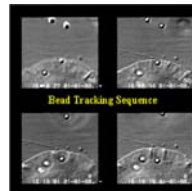

# Image Presentation Functions

For:

ISee PC Imaging Software

ISee MAC Imaging Software

ISee SGI Imaging Software

For Manuscripts, Grant Applications, Seminars, Society Meetings and Poster Sessions, ISee's Standard Presentation Tools provide the user with the versatility to formulate his text and image data and

## ...Image Mosaics of Unlimited Size with Annotations

Annotate Images with:

- Text
- Graphics
- Calibration Bars

### Image Manipulation

- Rotate
- Translate
- Scale
- Warp