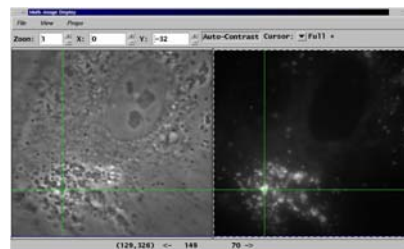

## ...Multi-Colored Transmitted / Fluorescent Image Overlays

Overlay up to 7 fluorescent images and a phase/DIC image.

Component Control for:

- Image Color
- Contrast Enhancement

## ...Multi-Image Comparison

- Interactive Dual Cursors
- Interactive Image Zoom
- Interactive Image Pan
- User Selectable Cursor Color
- User Selectable Cursor Type